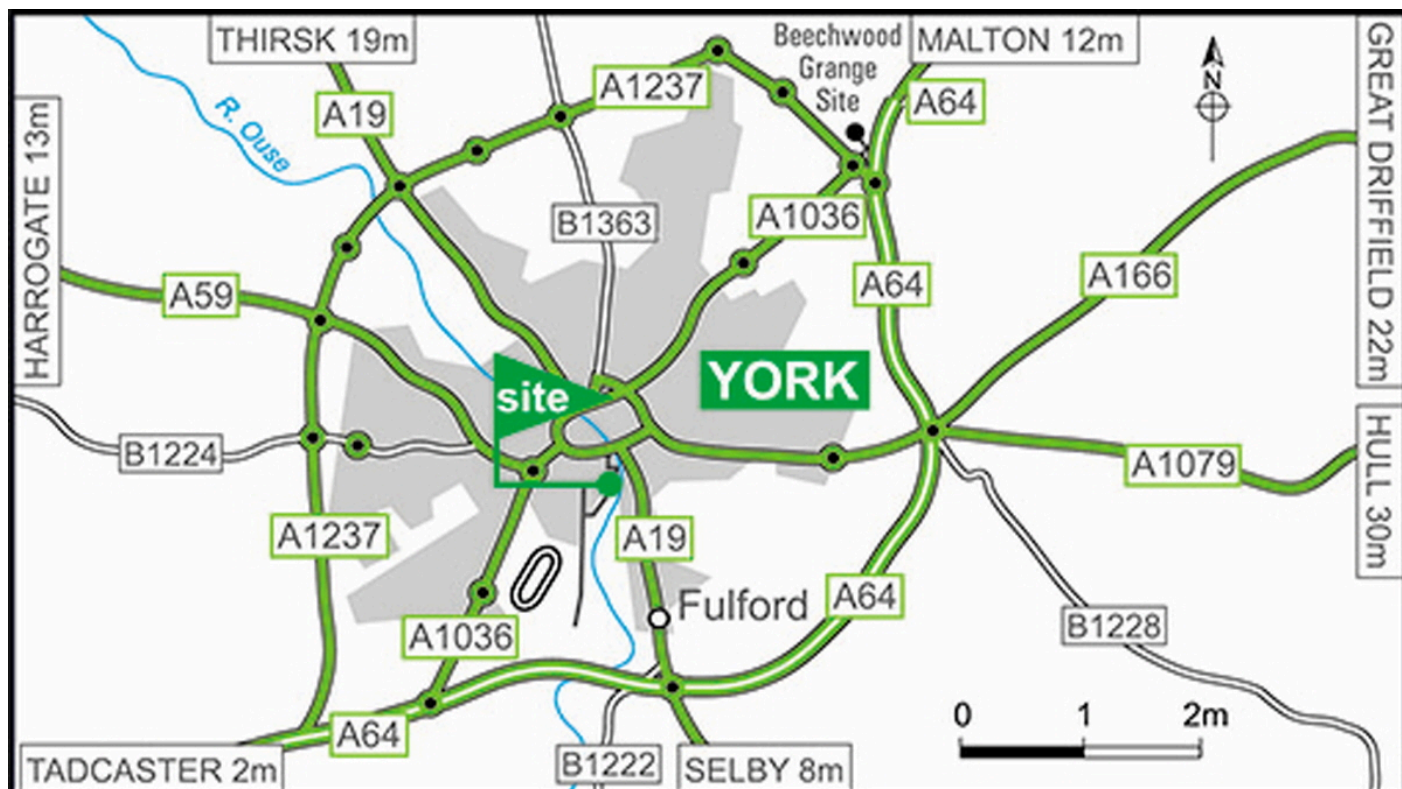

## York Rowntree Park Club Campsite

7.5.2024

For the latest travel information please visit the “map” tab on the site webpage:

<https://www.caravanclub.co.uk/club-sites/england/yorkshire/north-yorkshire/york-rowntree-park-club-campsite/>

### Directions

**Note:** Please do not use the site postcode, only use this recommended route avoiding the city centre, speed bumps and low bridges.

- Approach York via the A64.
- At the Designer Outlet junction continue on the A19. In about 2 miles, keep left and continue over the river bridge.
- In about 180 metres turn left at the Swan Public House and follow the signpost to Rowntree Park.

## **Location information**

**Postcode:** YO23 1JQ

**GPS:** Lat 53.95066 / Lon -1.0809

**OS field ref:** SE604509

**OS map ref:** 105

**Handbook map ref:** J10

## **Transport links**

Bus stop within 1 mile

Buses go to: York

Daily public Transport within 1 mile

Nearest park and ride: York city centre

Nearest train station: York

Train station within 5 miles