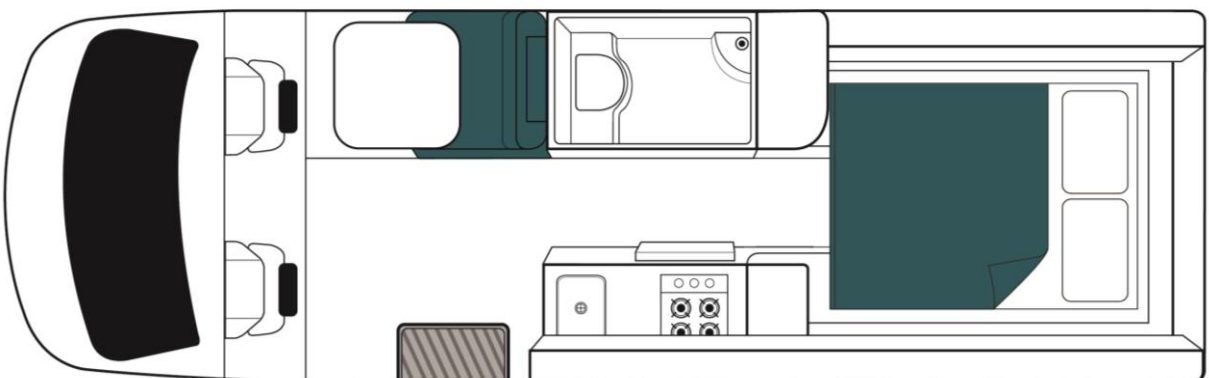

Floor plans and specifications are intended as a guide and Maui cannot guarantee exact specifications and layouts.