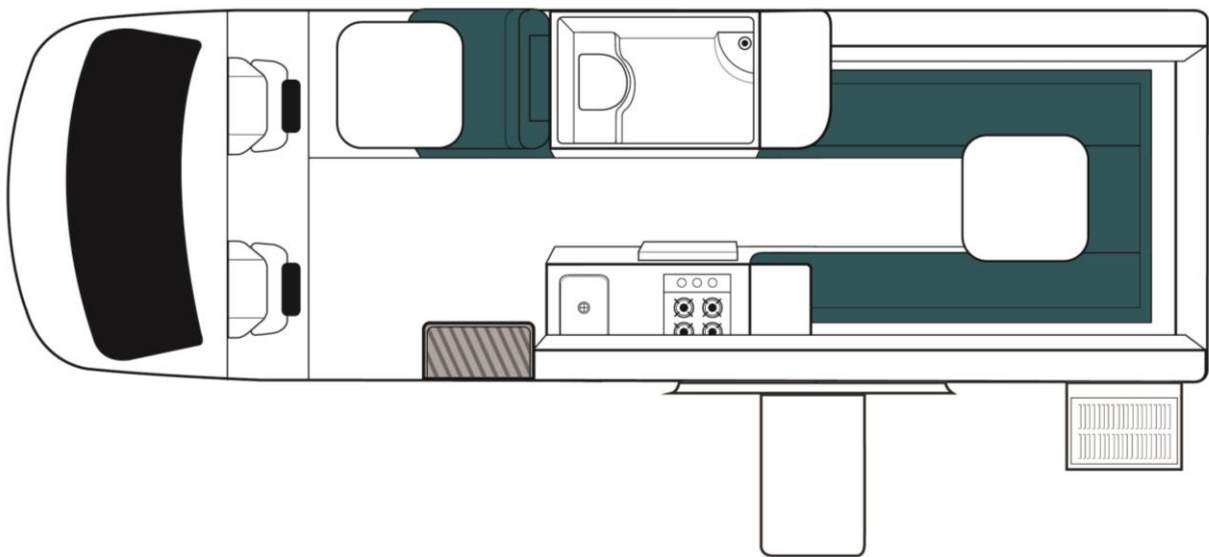

In-Vehicle Tablet

- Sat Nav/GPS built in – to get you from A to B and everywhere in between
- Can suggest activities and experiences near you that you can book with the tablet
- Safe driving videos
- Operational 'How to' & troubleshooting videos for the motorhome
- Enable a Wi-Fi Hotspot
- Locate useful things like campgrounds, waste stations, petrol stations & LPG refill points

Maui Ultima Floorplans

Day

Night