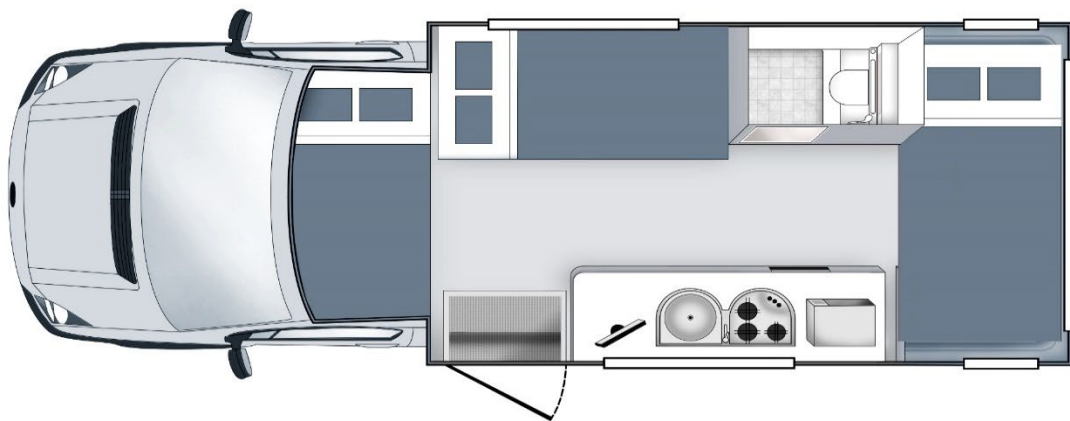

Floor plans and specifications are intended as a guide and Star RV cannot guarantee exact specifications and layouts.

Available on all independent and tailor-made holidays in Australia & New Zealand.

Find out more at www.caravanclub.co.uk/worldwide