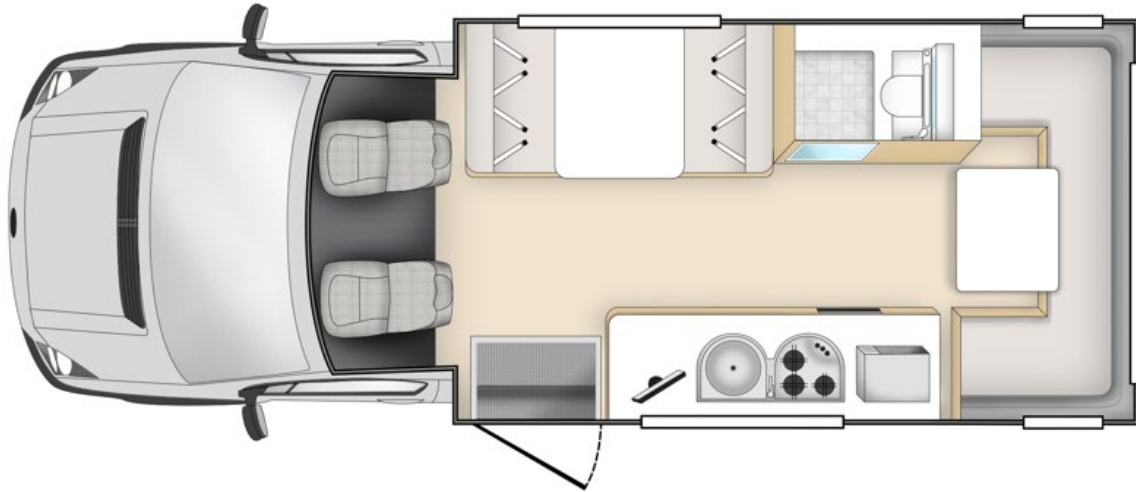

Star RV Polaris 6 Berth Floorplans

Day

Night