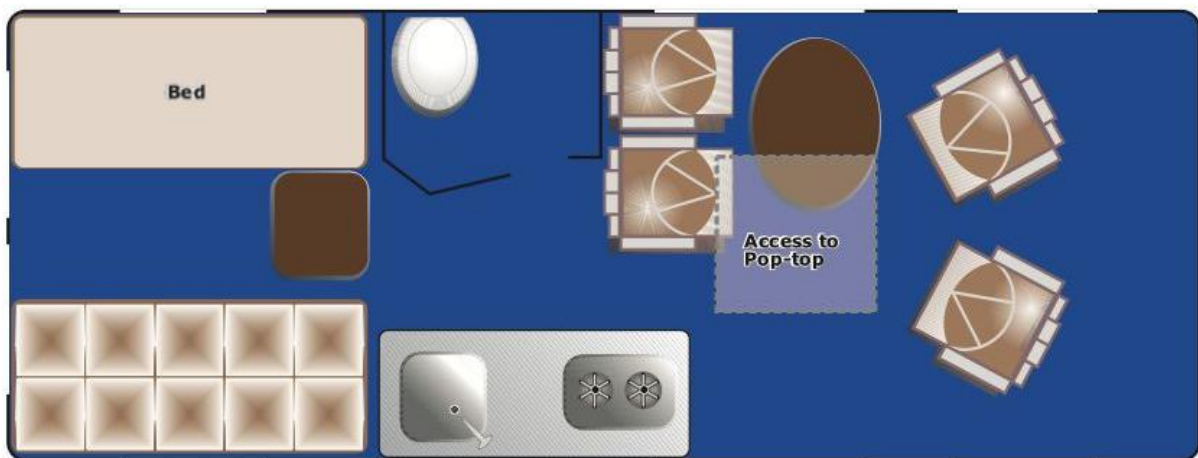

Sleeping for up to 2 Adults and 2 Children

- Rooftop Bed – 1.32m x 2.00m
- Pull Out Bed – 1.50m x 1.96m

Vehicle Dimensions

- Length – 21 ft
- Width – 2.06m
- Height – 2.87m
- Interior Height – 1.90m

Road Bear Class B (21') Floorplans

Day

Night

Floor plans and specifications are intended as a guide and Road Bear cannot guarantee exact specifications and layouts.

Available on selected independent and tailor-made holidays in the USA.