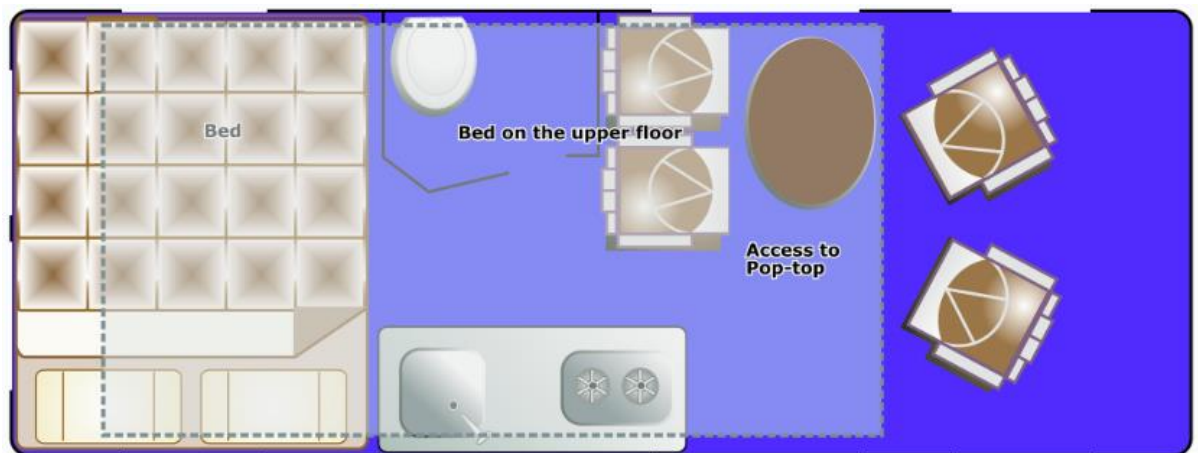

Sleeping for up to 2 Adults and 2 Children

- Rooftop Bed – 1.32m x 2.00m
- Pull Out Bed – 1.50m x 1.96m

Vehicle Dimensions

- Length – 21 ft
- Width – 2.06m
- Height – 2.87m
- Interior Height – 1.90m

Road Bear Class B (21') Floorplans

Day

Night

Floor plans and specifications are intended as a guide and Road Bear cannot guarantee exact specifications and layouts.

Available on selected independent and tailor-made holidays in the USA.