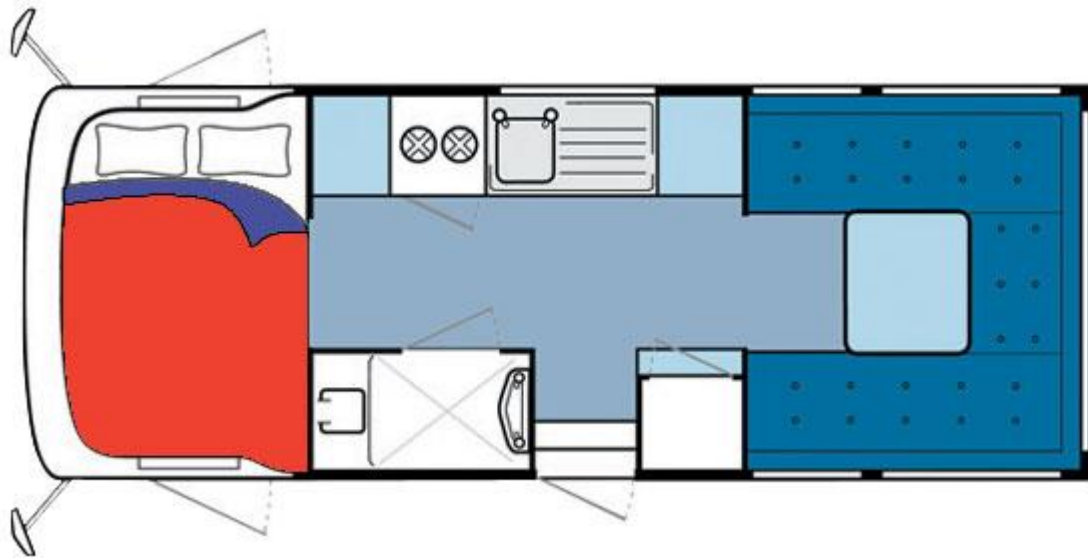

PACIFIC HORIZON MERCEDES

4 berth motorhome

Featuring walk through access from the driver's cab to the rear of the vehicle, and one of the largest rear king bed and living areas of any 4-berth available, the Mercedes continues the Pacific Horizon focus on space, comfort and safety. It's the ideal motorhome for a family group of up to four people or for two couples to holiday together in style.

Look Inside the Pacific Horizon Mercedes

[Take a look at the Pacific Horizon Mercedes](#) interior, including day & night layouts.

What's included with the Pacific Horizon Mercedes

- Extra driver fees
- All Inclusive vehicle insurance package
- Excess liability reduced to zero
- Single vehicle rollover cover
- Full gas canister (LPG)
- Picnic table and chairs
- Child booster seat (On request)
- Snow chains (On request)
- Bedding & Towels
- Kitchen Equipment
- GPS Unit

Sleeping for up to 4 Adults

- Double Bed (Rear Lower) 2.10m x 1.80m or Singles 1.80m x 0.70m / 1.80m x 0.70m
- Double Bed (Above Cab) 2.10m x 1.60m

Vehicle Dimensions

- Length – 6.80m
- Width – 2.25m
- Height – 3.05m
- Interior Height – 2.05m

Pacific Horizon Mercedes Floorplans

Day

Night

Floor plans and specifications are intended as a guide and Pacific Horizon cannot guarantee exact specifications and layouts.

Available on all independent and tailor-made holidays in New Zealand.