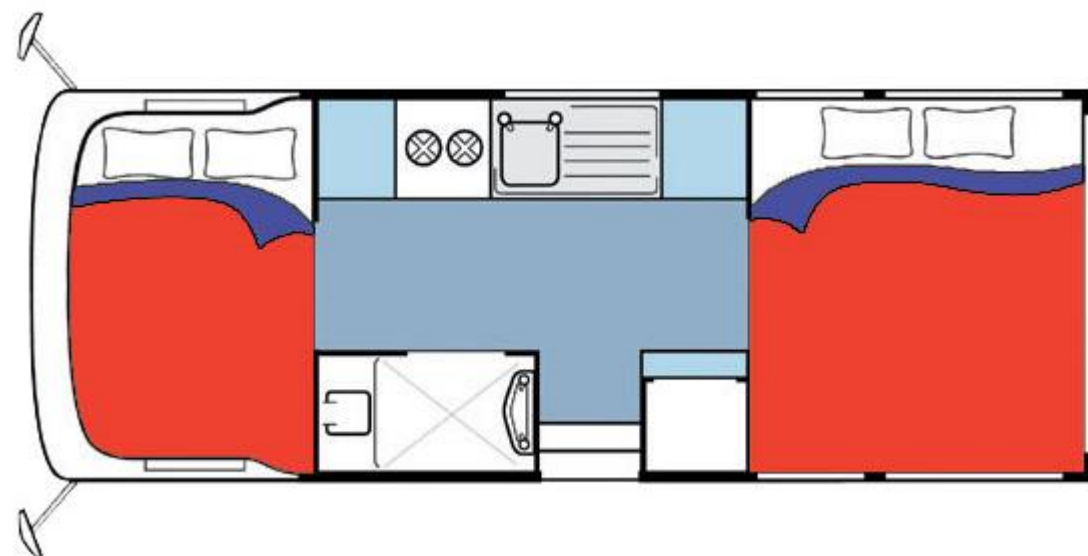

PACIFIC HORIZON MERCEDES

4 berth motorhome

Featuring walk through access from the driver's cab to the rear of the vehicle, and one of the largest rear king bed and living areas of any 4-berth available, the Mercedes continues the Pacific Horizon focus on space, comfort and safety. It's the ideal motorhome for a family group of up to four people or for two couples to holiday together in style.

Look Inside the Pacific Horizon Mercedes

[Take a look at the Pacific Horizon Mercedes](#) interior, including day & night layouts.

What's included with the Pacific Horizon Mercedes

- Extra driver fees
- All Inclusive vehicle insurance package
- Excess liability reduced to zero
- Single vehicle rollover cover
- Full gas canister (LPG)
- Picnic table and chairs
- Child booster seat (On request)
- Snow chains (On request)
- Bedding & Towels
- Kitchen Equipment
- GPS Unit

Sleeping for up to 4 Adults

- Double Bed (Rear Lower) 2.10m x 1.80m or Singles 1.80m x 0.70m / 1.80m x 0.70m
- Double Bed (Above Cab) 2.10m x 1.60m

Vehicle Dimensions

- Length – 6.80m
- Width – 2.25m
- Height – 3.05m
- Interior Height – 2.05m

Pacific Horizon Mercedes Floorplans

Day

Night

Floor plans and specifications are intended as a guide and Pacific Horizon cannot guarantee exact specifications and layouts.

Available on all independent and tailor-made holidays in New Zealand.