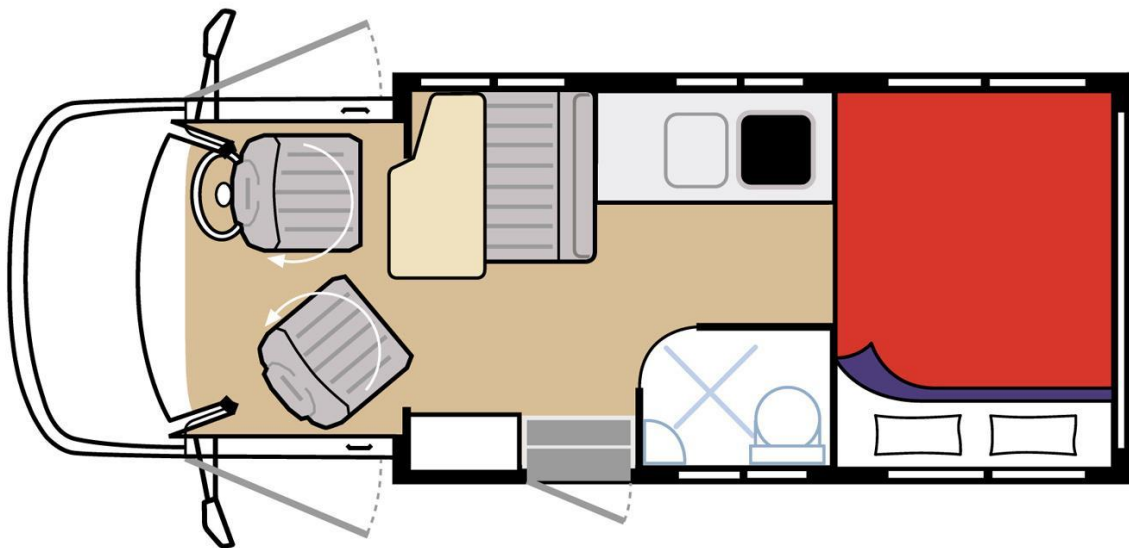

Sleeping for up to 4 Adults

- Double Bed (Rear Lower) 2.20m x 1.60m or Singles 1.60m x 0.70m / 1.60m x 0.70m
- Double Bed (Rear Upper) 2.20m x 1.45m

Vehicle Dimensions

- Length – 6.90m
- Width – 2.20m
- Height – 2.95m
- Interior Height – 2.10m

Pacific Horizon GEM-4 Floorplans

Day

Night

Floor plans and specifications are intended as a guide and Pacific Horizon cannot guarantee exact specifications and layouts.

Available on all independent and tailor-made holidays in New Zealand.