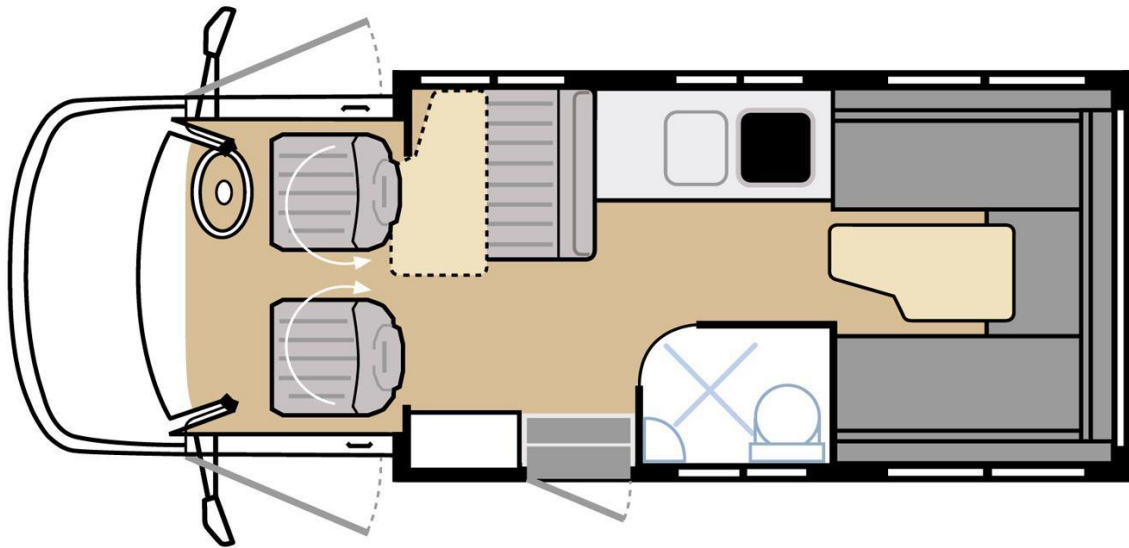

Sleeping for up to 4 Adults

- Double Bed (Rear Lower) 2.20m x 1.60m or Singles 1.60m x 0.70m / 1.60m x 0.70m
- Double Bed (Rear Upper) 2.20m x 1.45m

Vehicle Dimensions

- Length – 6.90m
- Width – 2.20m
- Height – 2.95m
- Interior Height – 2.10m

Pacific Horizon GEM-4 Floorplans

Day

Night

Floor plans and specifications are intended as a guide and Pacific Horizon cannot guarantee exact specifications and layouts.

Available on all independent and tailor-made holidays in New Zealand.