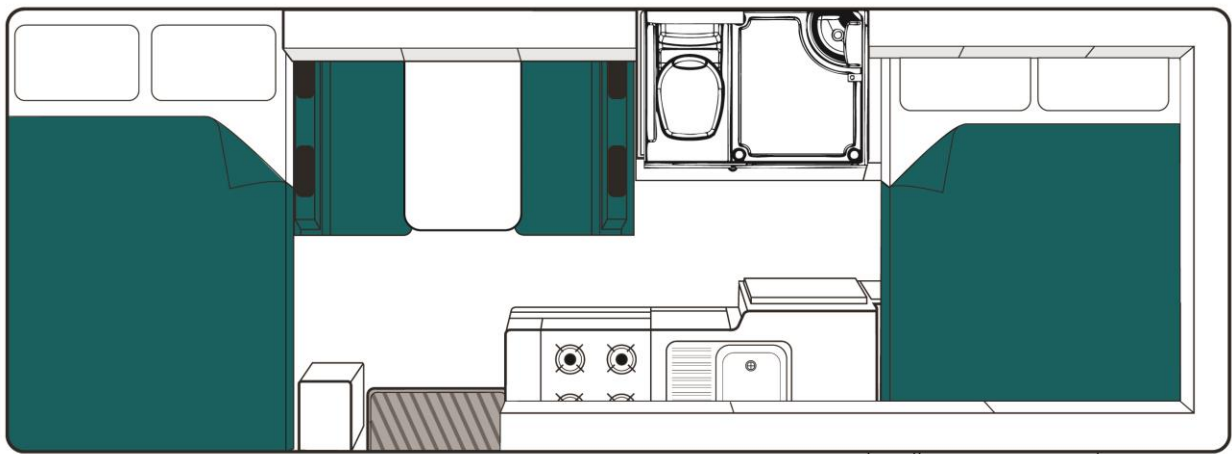

Floor plans and specifications are intended as a guide and Maui cannot guarantee exact specifications and layouts.

Available on all independent and tailor-made holidays in New Zealand.