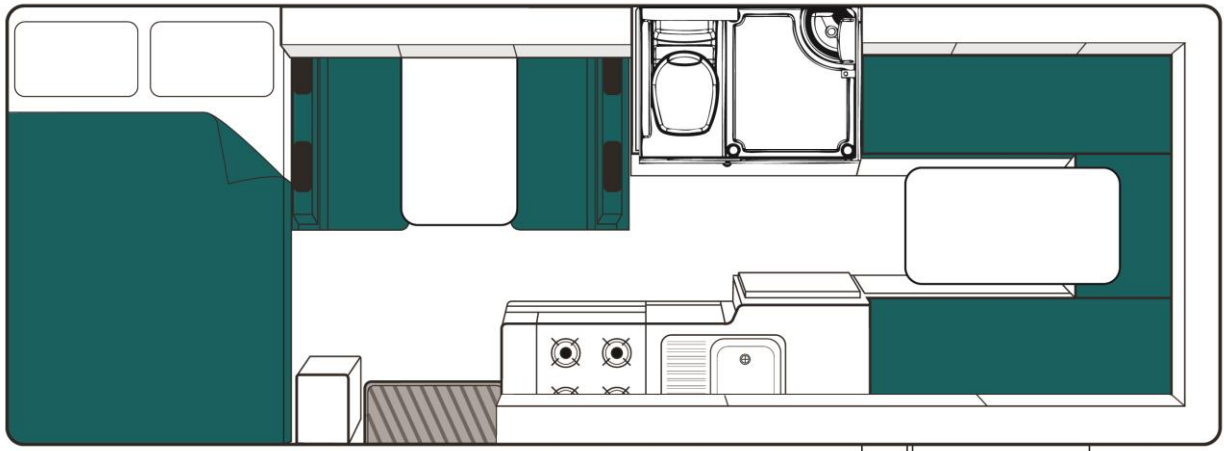

Maui Beach Floorplans

Day

Night