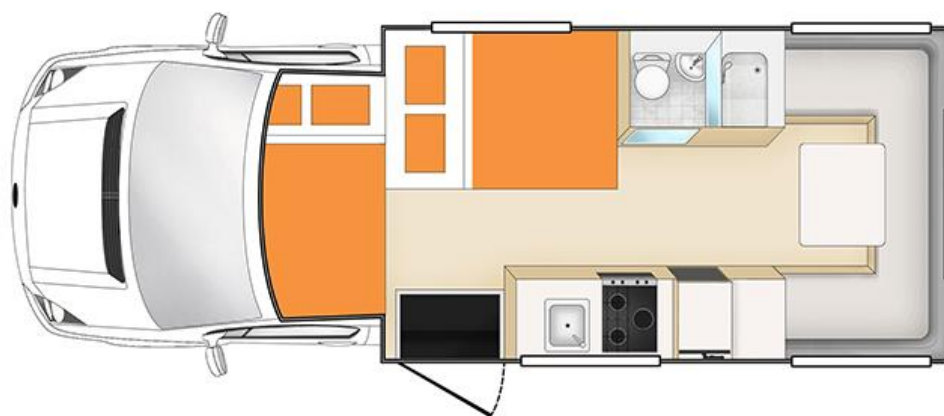

Sleeping for up to 4 Adults

- Above Cab - Double Bed 2.00 x 1.40m
- Dining Area – Double Bed 1.90 x 1.40m

Vehicle Dimensions

- Length – 7.70m
- Width – 2.30m
- Height – 3.20m
- Interior Height – 2.10m

Apollo Euro Camper Floorplans

Day

Night

Floor plans and specifications are intended as a guide and Apollo cannot guarantee exact specifications and layouts.

Available on all independent and tailor-made holidays in New Zealand.