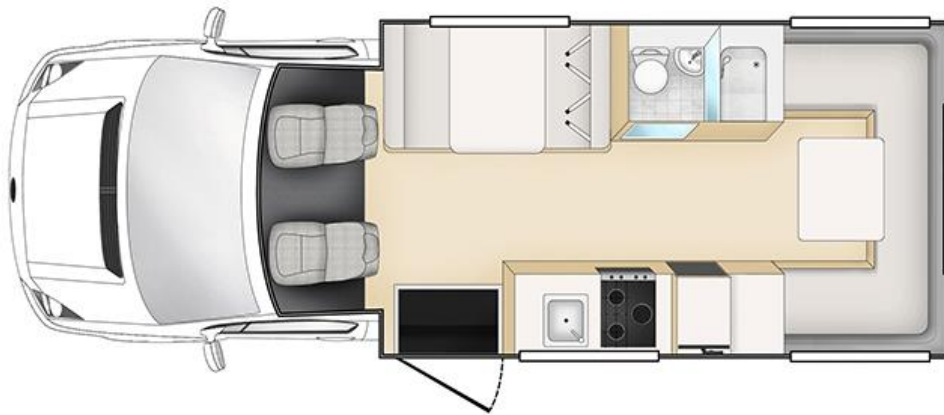

Sleeping for up to 4 Adults

- Above Cab - Double Bed 2.00 x 1.40m
- Dining Area – Double Bed 1.90 x 1.40m

Vehicle Dimensions

- Length – 7.70m
- Width – 2.30m
- Height – 3.20m
- Interior Height – 2.10m

Apollo Euro Camper Floorplans

Day

Night

Floor plans and specifications are intended as a guide and Apollo cannot guarantee exact specifications and layouts.

Available on all independent and tailor-made holidays in New Zealand.