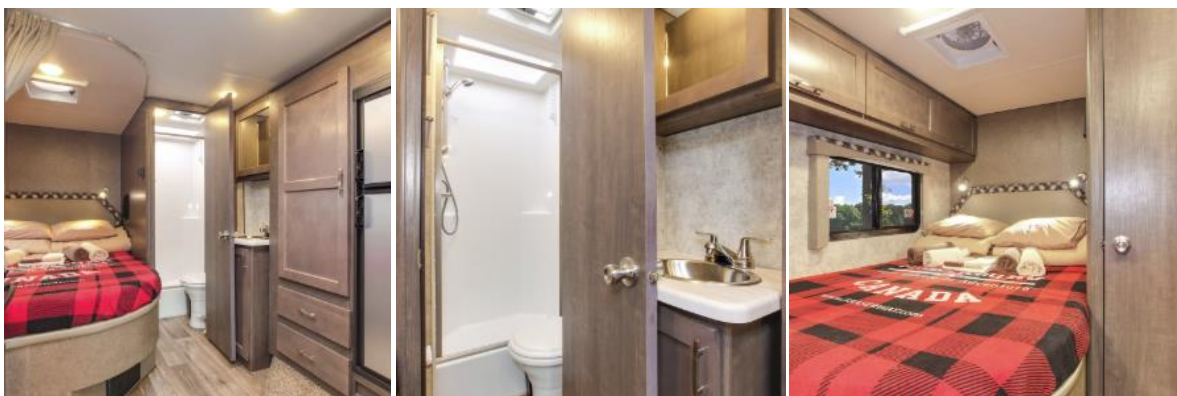

FRASERWAY C-LARGE

5 berth motorhome

Sleeping up to 5 people with one permanent bed and two others that convert during the day, this motorhome has an automatic gearbox, cruise control, air conditioning and a generator. Its approximately 7.5 metres long and 2.5 metres wide, featuring a power assisted slide-out section providing more space when stationary.

Look Inside the Fraserway C-Large

[Take a 360° look at the Fraserway C-Large](#) interior, including day & night layouts.

What's included with the Fraserway C-Large

- Unlimited mileage
- Insurance
- Vehicle kit including kitchen and sleeping equipment
- Awning
- Solar Panel
- Reversing camera
- Air conditioning
- Shower and toilet
- Fridge
- Microwave
- Extra Drivers

Vehicle Specifications

- Vehicle make: Ford Chassis
- Automatic
- Power steering
- Cruise Control
- Air-con: Drivers Cab + Main Cab
- Fuel tank capacity: 151L-205L
- Fresh water tank: 114L
- Black water tank: 80L
- Grey water tank: 106L
- 6 seatbelts
- Power supply: Dual battery
- Reversing camera
- Fridge/freezer
- Microwave (mains power)
- Sink
- Stove
- Gas Oven
- Cutlery & cooking utensils
- Crockery and glasses
- Pots and pans
- Kettle and toaster
- Pressurised water
- Bluetooth stereo
- AUX input
- Toilet
- Shower

Sleeping for up to 5 Adults

- Overcab Bed – 1.32m x 2.00m
- Rear Bed – 1.45m x 2.00m
- Dinette Bed – 1.12m x 1.67m

Vehicle Dimensions

- Length – 7.67m
- Width - 2.50m
- Height – 3.40m
- Interior Height – 2.00m