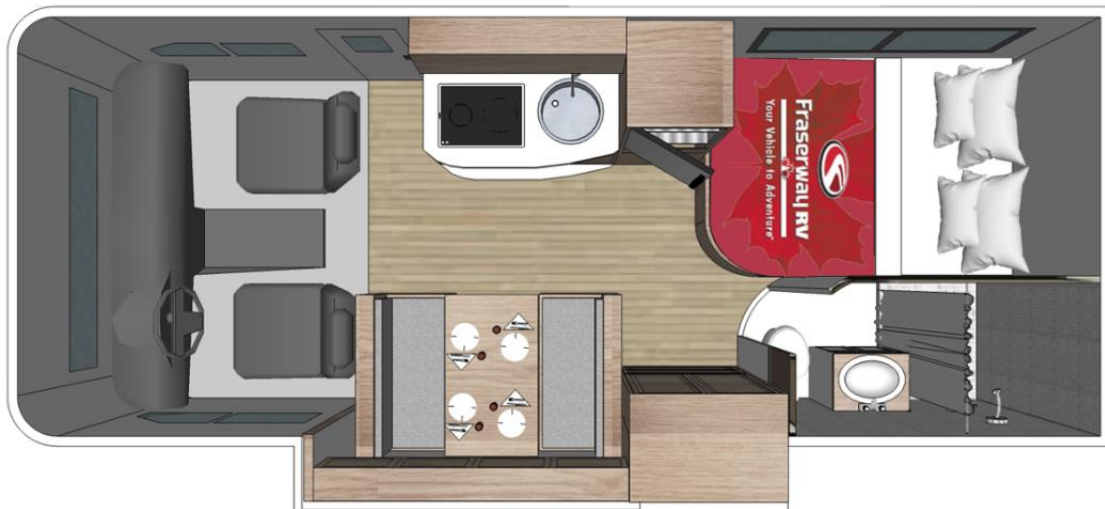

Look Inside the Fraserway C-Large

[Take a 360° look at the Fraserway C-Large](#) interior, including day & night layouts.

What's included with the Fraserway C-Large

- Unlimited mileage
- Insurance
- Vehicle kit including kitchen and sleeping equipment
- Awning
- Solar Panel
- Reversing camera
- Air conditioning
- Shower and toilet
- Fridge
- Microwave
- Extra Drivers

Vehicle Specifications

- Vehicle make: Ford Chassis
- Automatic
- Power steering
- Cruise Control
- Air-con: Drivers Cab + Main Cab
- Fuel tank capacity: 151L-205L
- Fresh water tank: 114L
- Black water tank: 80L
- Grey water tank: 106L
- 6 seatbelts
- Power supply: Dual battery
- Reversing camera
- Fridge/freezer
- Microwave (mains power)
- Sink
- Stove
- Gas Oven
- Cutlery & cooking utensils
- Crockery and glasses
- Pots and pans
- Kettle and toaster
- Pressurised water
- Bluetooth stereo
- AUX input
- Toilet
- Shower

Sleeping for up to 5 Adults

- Overcab Bed – 1.32m x 2.00m
- Rear Bed – 1.45m x 2.00m
- Dinette Bed – 1.12m x 1.67m

Vehicle Dimensions

- Length – 7.67m
- Width - 2.50m
- Height – 3.40m
- Interior Height – 2.00m

Fraserway C-Large Floorplans

Day

Night

Floor plans and specifications are intended as a guide and Fraserway cannot guarantee exact specifications and layouts.

Available on selected escorted, independent and tailor-made holidays in Canada.