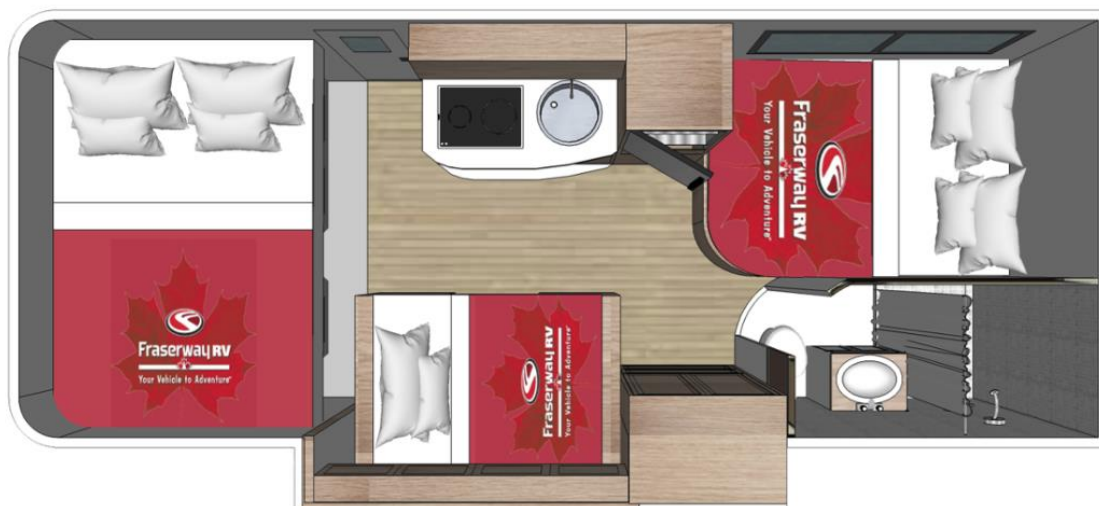

FRASERWAY C-LARGE

5 berth motorhome

Sleeping up to 5 people with one permanent bed and two others that convert during the day, this motorhome has an automatic gearbox, cruise control, air conditioning and a generator. Its approximately 7.5 metres long and 2.5 metres wide, featuring a power assisted slide-out section providing more space when stationary.

Look Inside the Fraserway C-Large

[Take a 360° look at the Fraserway C-Large](#) interior, including day & night layouts.

What's included with the Fraserway C-Large

- Unlimited mileage
- Insurance
- Vehicle kit including kitchen and sleeping equipment
- Awning
- Solar Panel
- Reversing camera
- Air conditioning
- Shower and toilet
- Fridge
- Microwave
- Extra Drivers

Sleeping for up to 5 Adults

- Overcab Bed – 1.32m x 2.00m
- Rear Bed – 1.45m x 2.00m
- Dinette Bed – 1.12m x 1.67m

Vehicle Dimensions

- Length – 7.67m
- Width - 2.50m
- Height – 3.40m
- Interior Height – 2.00m

Fraserway C-Large Floorplans

Day

Night

Floor plans and specifications are intended as a guide and Fraserway cannot guarantee exact specifications and layouts.

Available on selected escorted, independent and tailor-made holidays in Canada.