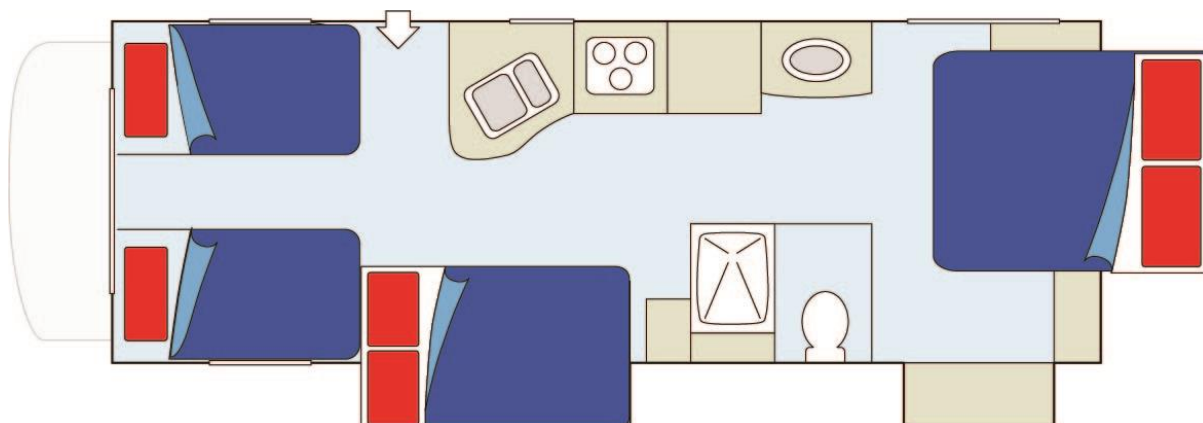

## Sleeping for up to 4 Adults & 2 Children

- Queen Bed 1.52m x 2.03m
- Over-cab Beds 0.76m x 1.80m / 0.76m x 1.80m
- Super Single Dinette Bed 1.04m x 1.68m

## Vehicle Dimensions

- Length – 7.3-8.5m
- Width – 2.6m
- Height – 3.3m
- Interior Height – 2.1m

## CanaDream Midi Motorhome Floorplans

Day

Night

Floor plans and specifications are intended as a guide and CanaDream cannot guarantee exact specifications and layouts.

Available on all independent and tailor-made holidays in Canada.