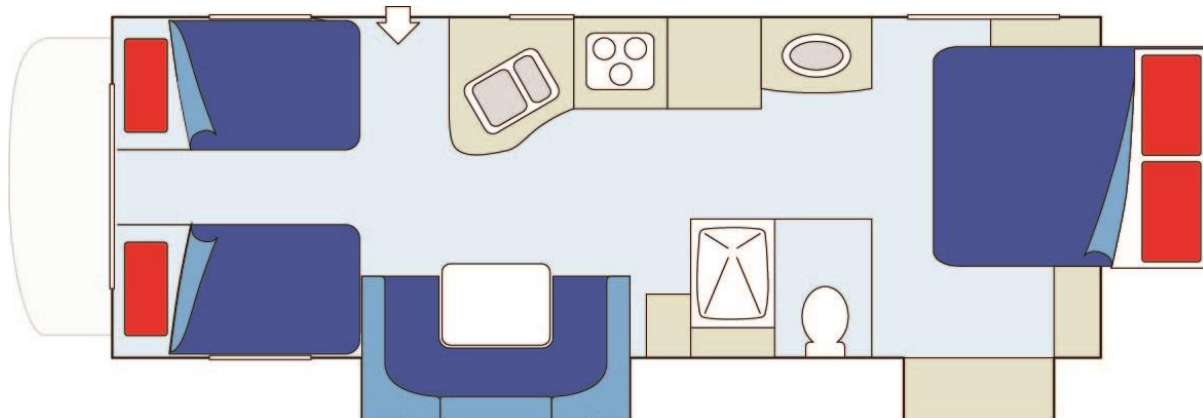

CanaDream Midi Motorhome Floorplans

Day

Night