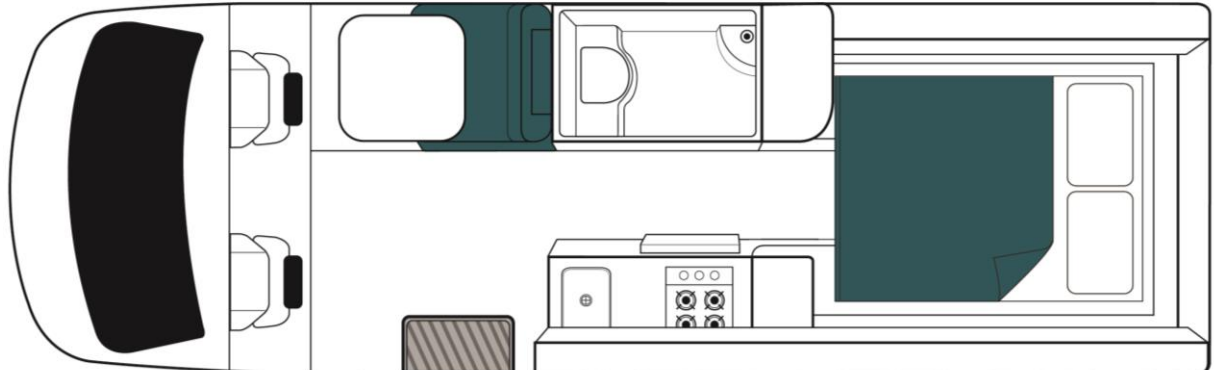

Floor plans and specifications are intended as a guide and Maui cannot guarantee exact specifications and layouts.

Available on all independent and tailor-made holidays in Australia.