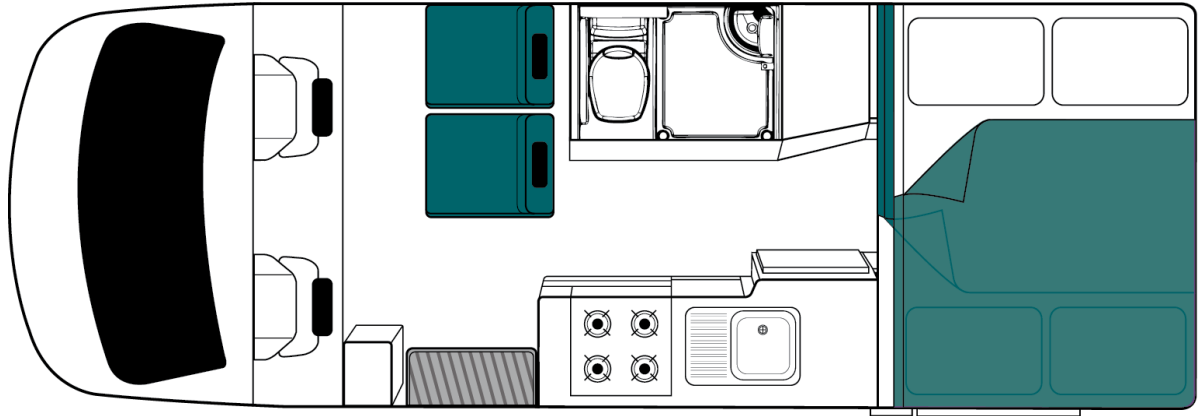

Floor plans and specifications are intended as a guide and Maui cannot guarantee exact specifications and layouts.

Available on all independent and tailor-made holidays in Australia.