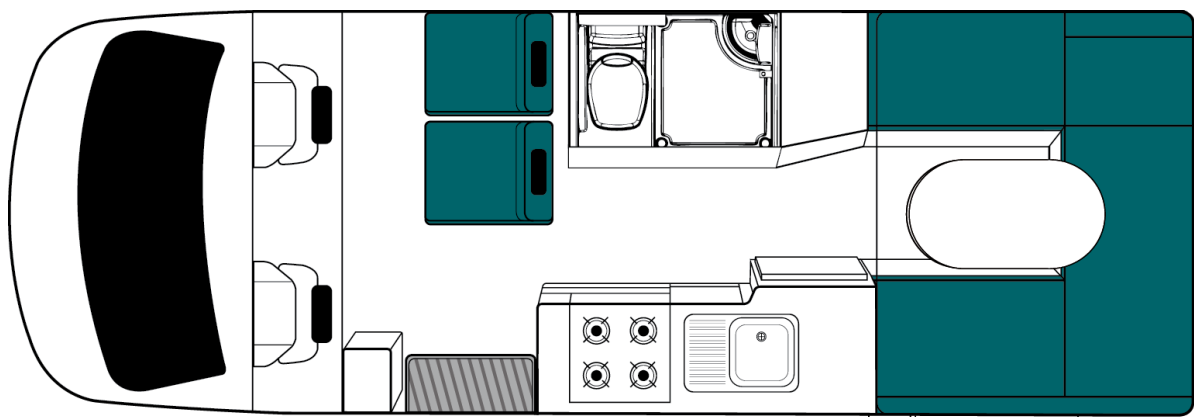

Maui Cascade Floorplans

Day