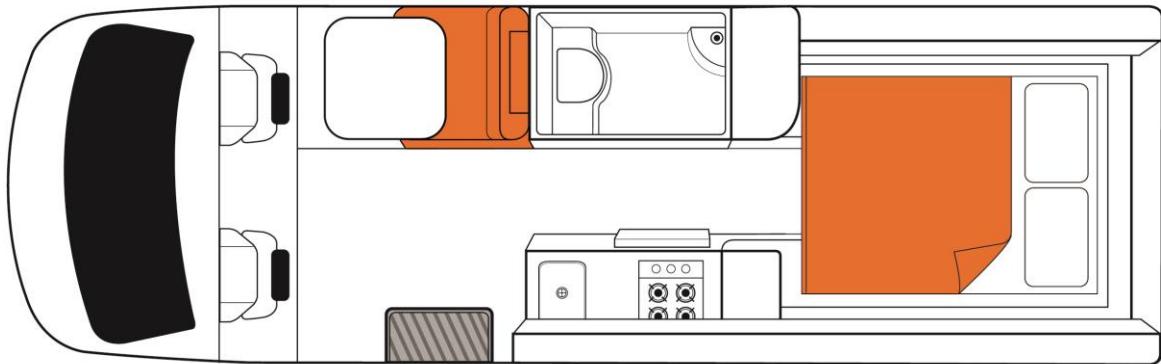

Night

Floor plans and specifications are intended as a guide and Britz cannot guarantee exact specifications and layouts.

Available on all independent and tailor-made holidays in Australia.