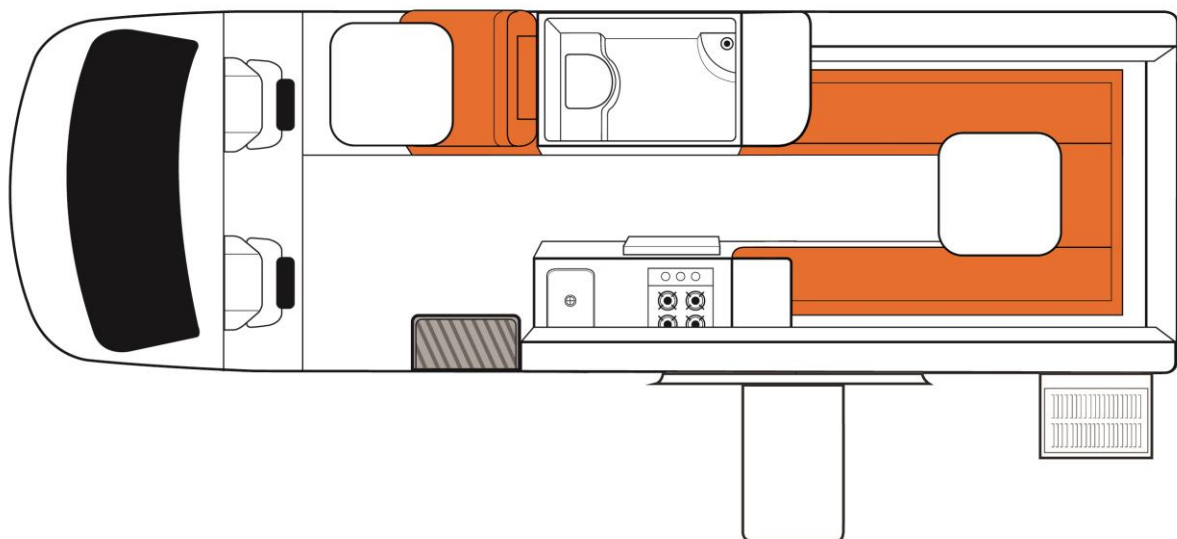

Britz Venturer Floorplans

Day