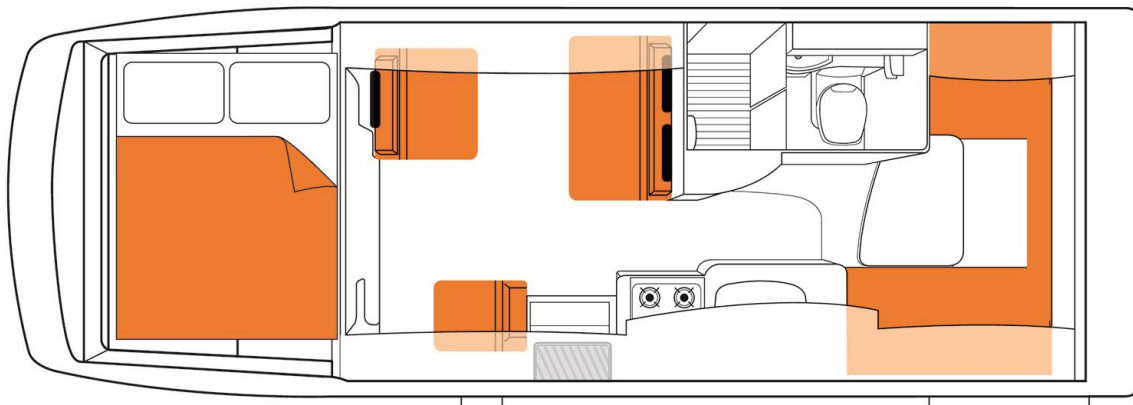

Britz Explorer Floorplans

Day