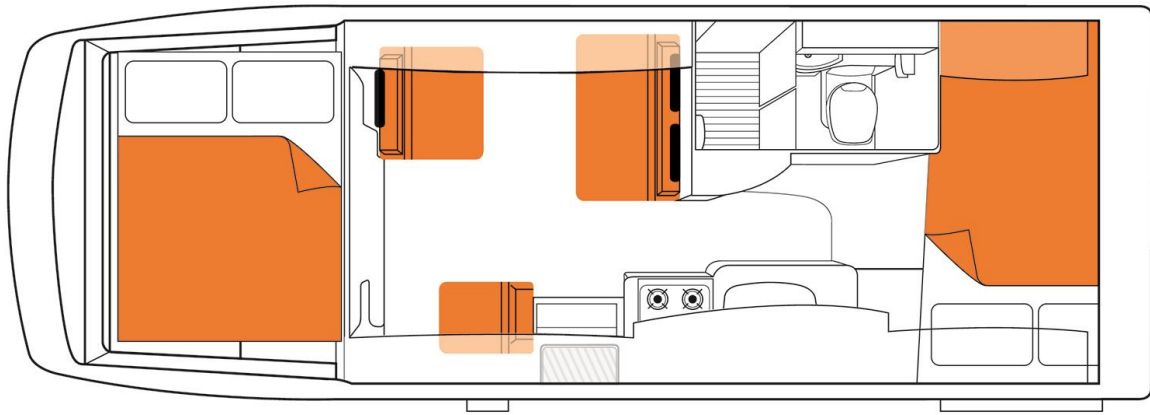

Night

Floor plans and specifications are intended as a guide and Britz cannot guarantee exact specifications and layouts.

Available on all independent and tailor-made holidays in Australia.