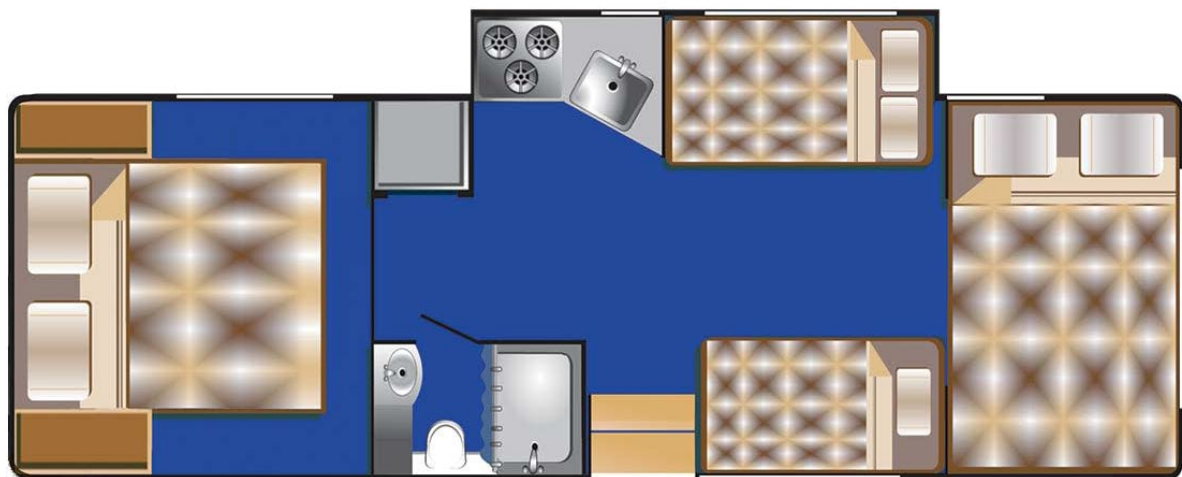

## Sleeping for up to 5 Adults and 2 Children

- Rear Bed – 1.88m x 1.52m
- Cab-over Bed – 2.20m x 1.39m
- Dinette Bed – 1.72m x 1.06m
- Sofa Bed – 1.60m x 1.01m

## Vehicle Dimensions

- Length – 29-31 ft
- Width – 2.65m
- Height – 3.65m
- Interior Height – 2.05m

## Road Bear Class C (29-31') Floorplans

Day

Night

Floor plans and specifications are intended as a guide and Road Bear cannot guarantee exact specifications and layouts.

Available on all independent and tailor-made holidays in the USA.